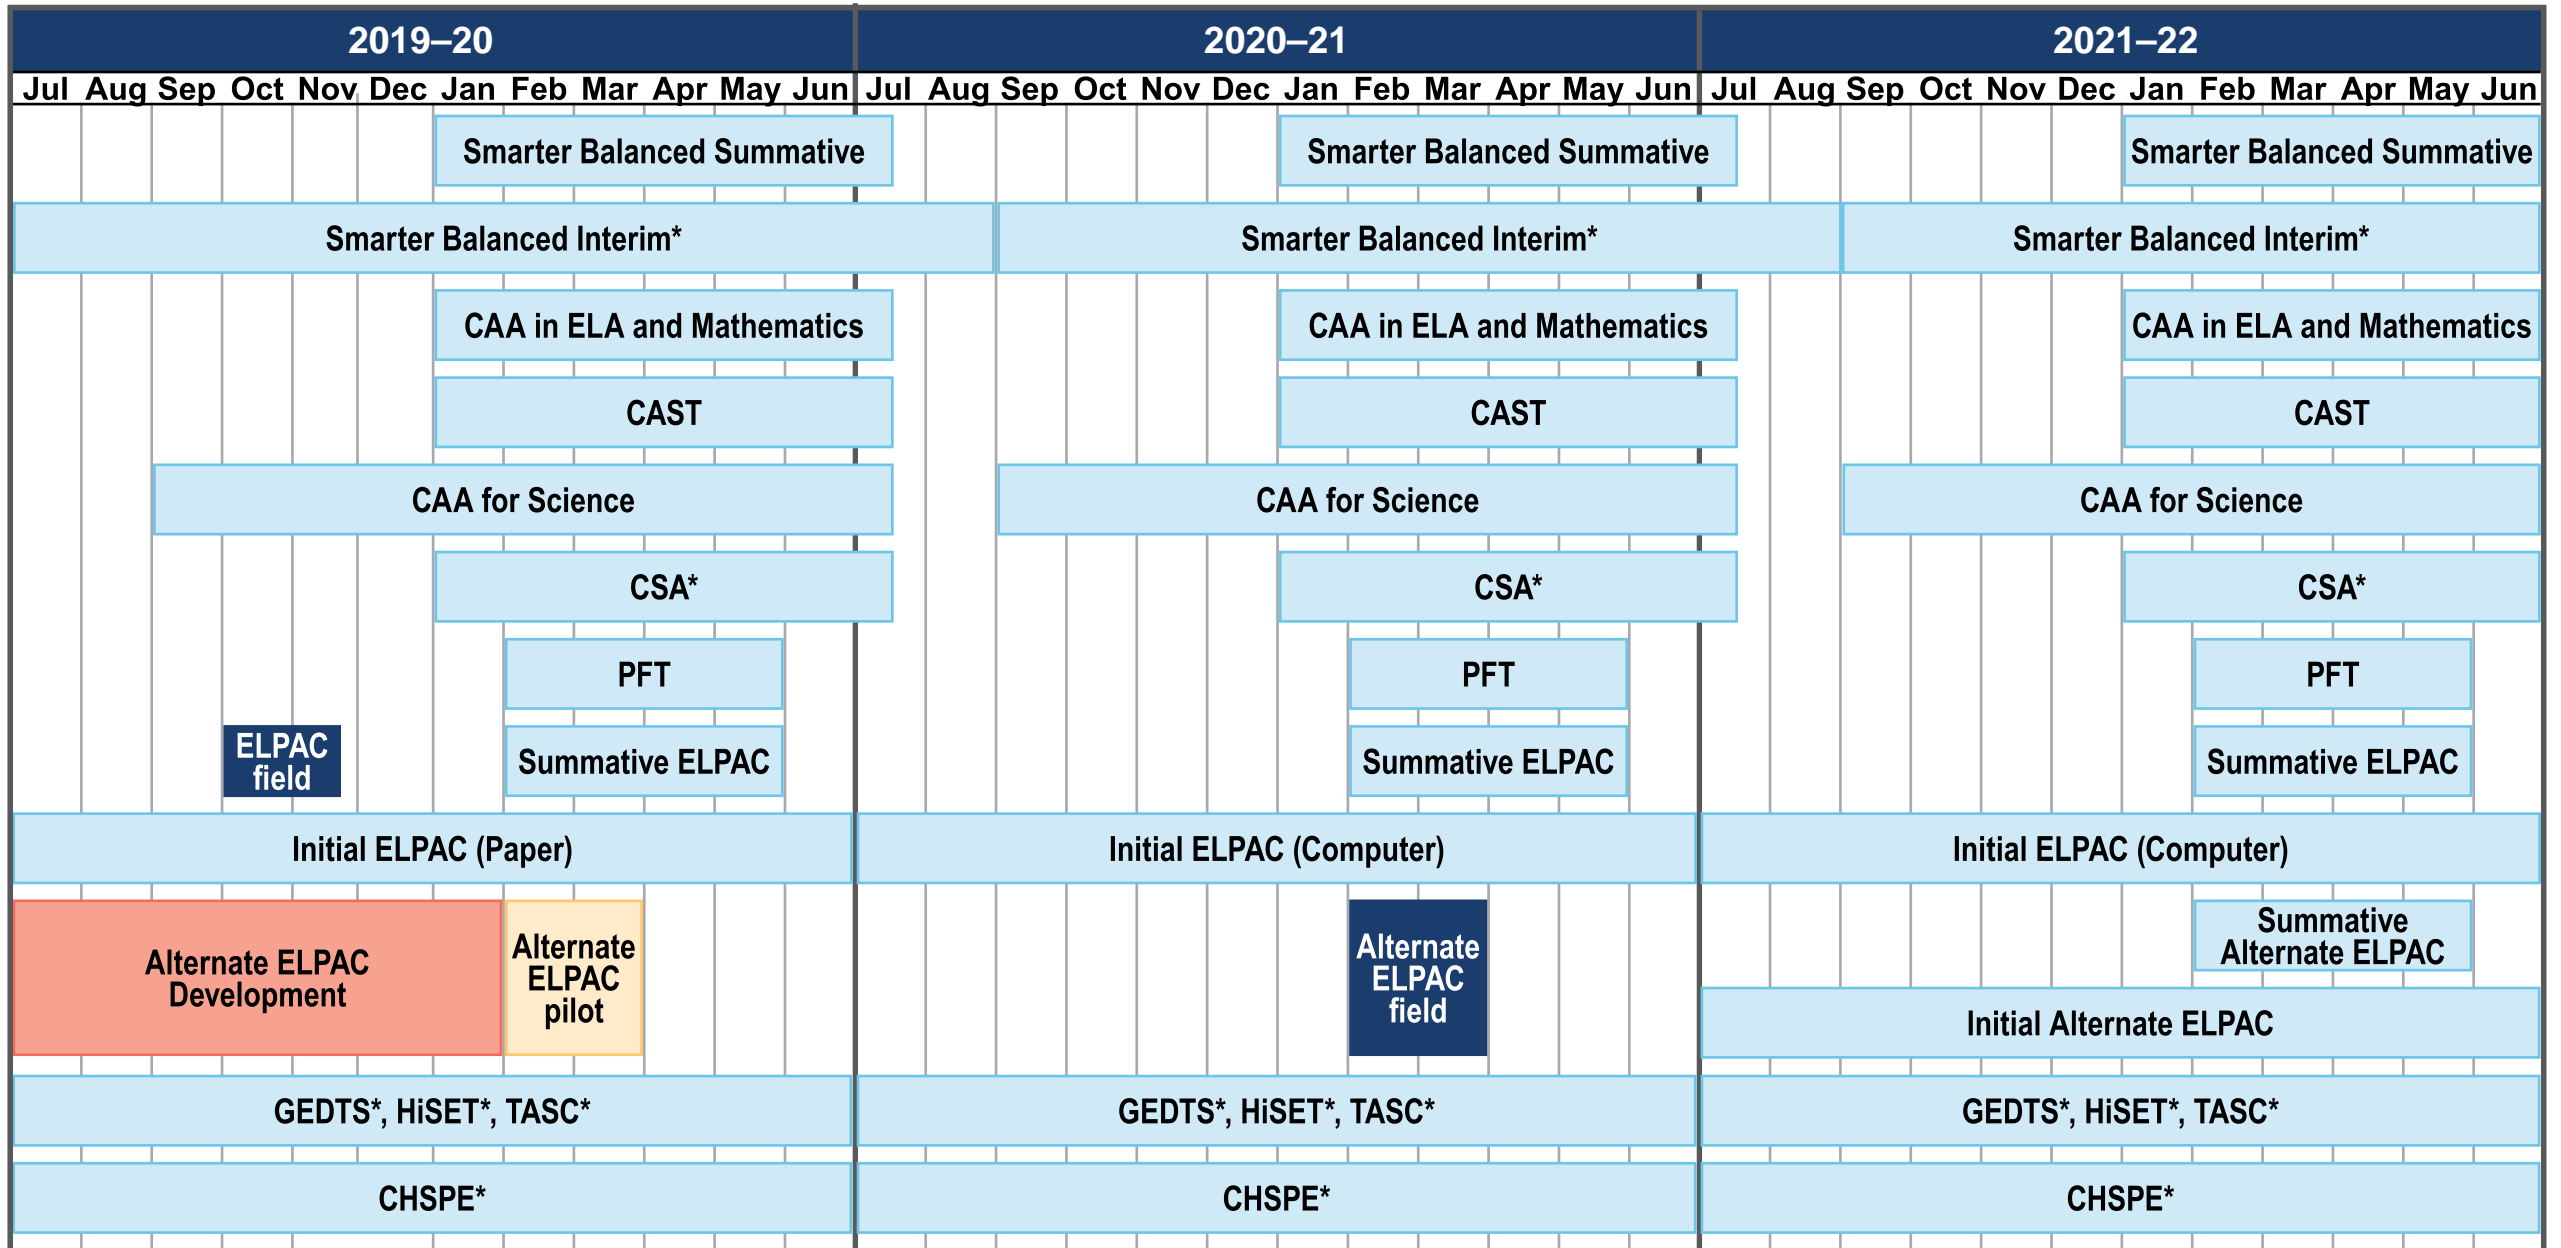

California Assessment Timeline

- CAA** – California Alternate Assessments
- CAST** – California Science Test
- CHSPE** – California High School Proficiency Exam
- CSA** – California Spanish Assessment
- ELA** – English Language Arts/Literacy

- ELPAC** – English Language Proficiency Assessments for California
- GEDTS** – General Educational Development Testing Service
- HiSET** – High School Equivalency Test
- PFT** – Physical Fitness Test
- TASC** – Test Assessing Secondary Completion